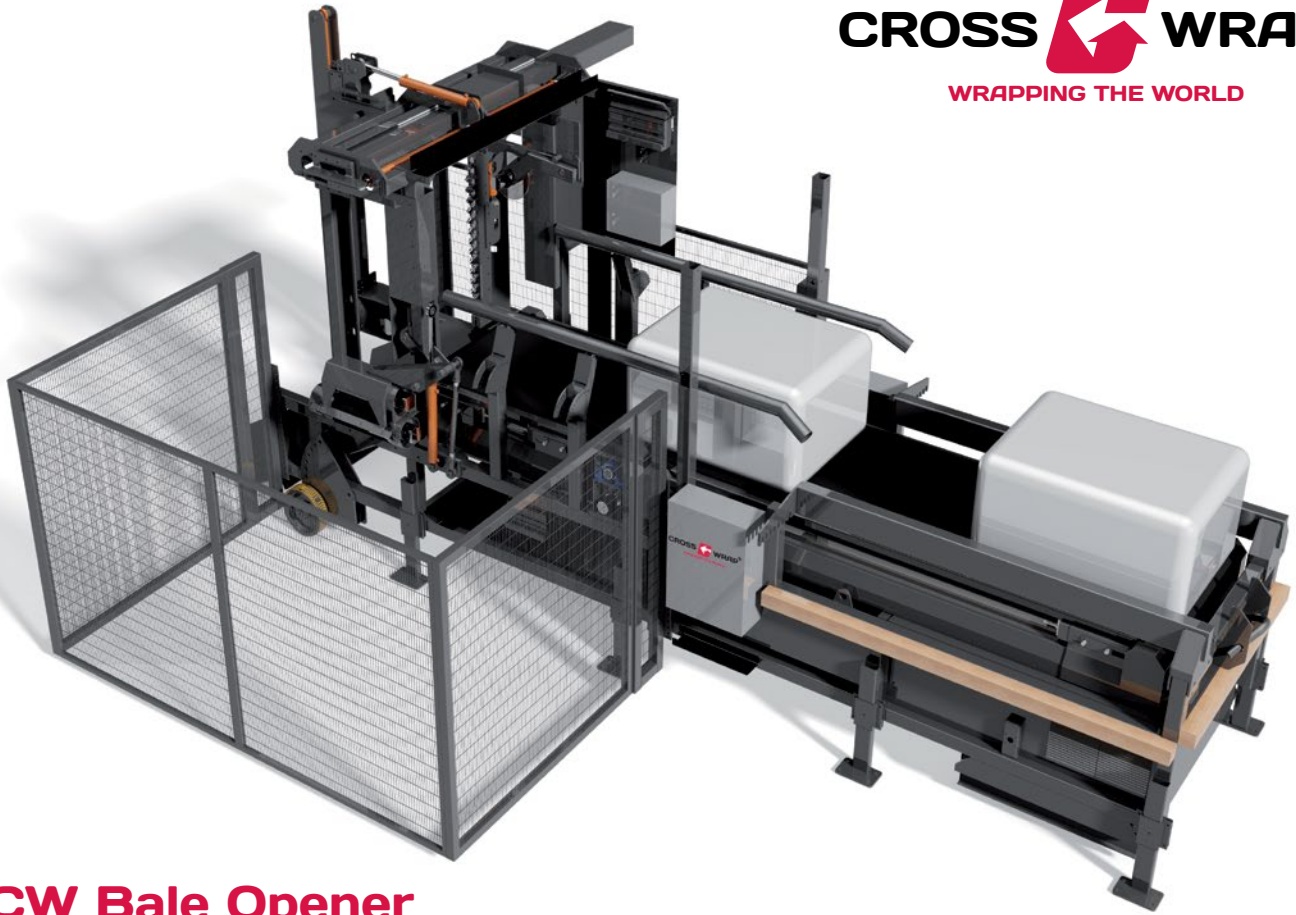

CROSS  **WRAP**[®]
WRAPPING THE WORLD

CW Bale Opener

CW Bale Opener

BEST BALE OPENER FOR YOUR BUSINESS

CW bale openers are the safest and most economical way to open your bales automatically for material utilization in WTE-plants or cement kilns. CW bale opener dewires also the unwrapped bales.

YOUR REASONS TO BUY

Low running cost per ton

Capacity up to 100 tons/hour

Fully automatic

Safe and reliable method

CROSS WRAP BY THE NUMBERS

Over 40,000,000 Cross Wrapped bales

Over 300 deliveries